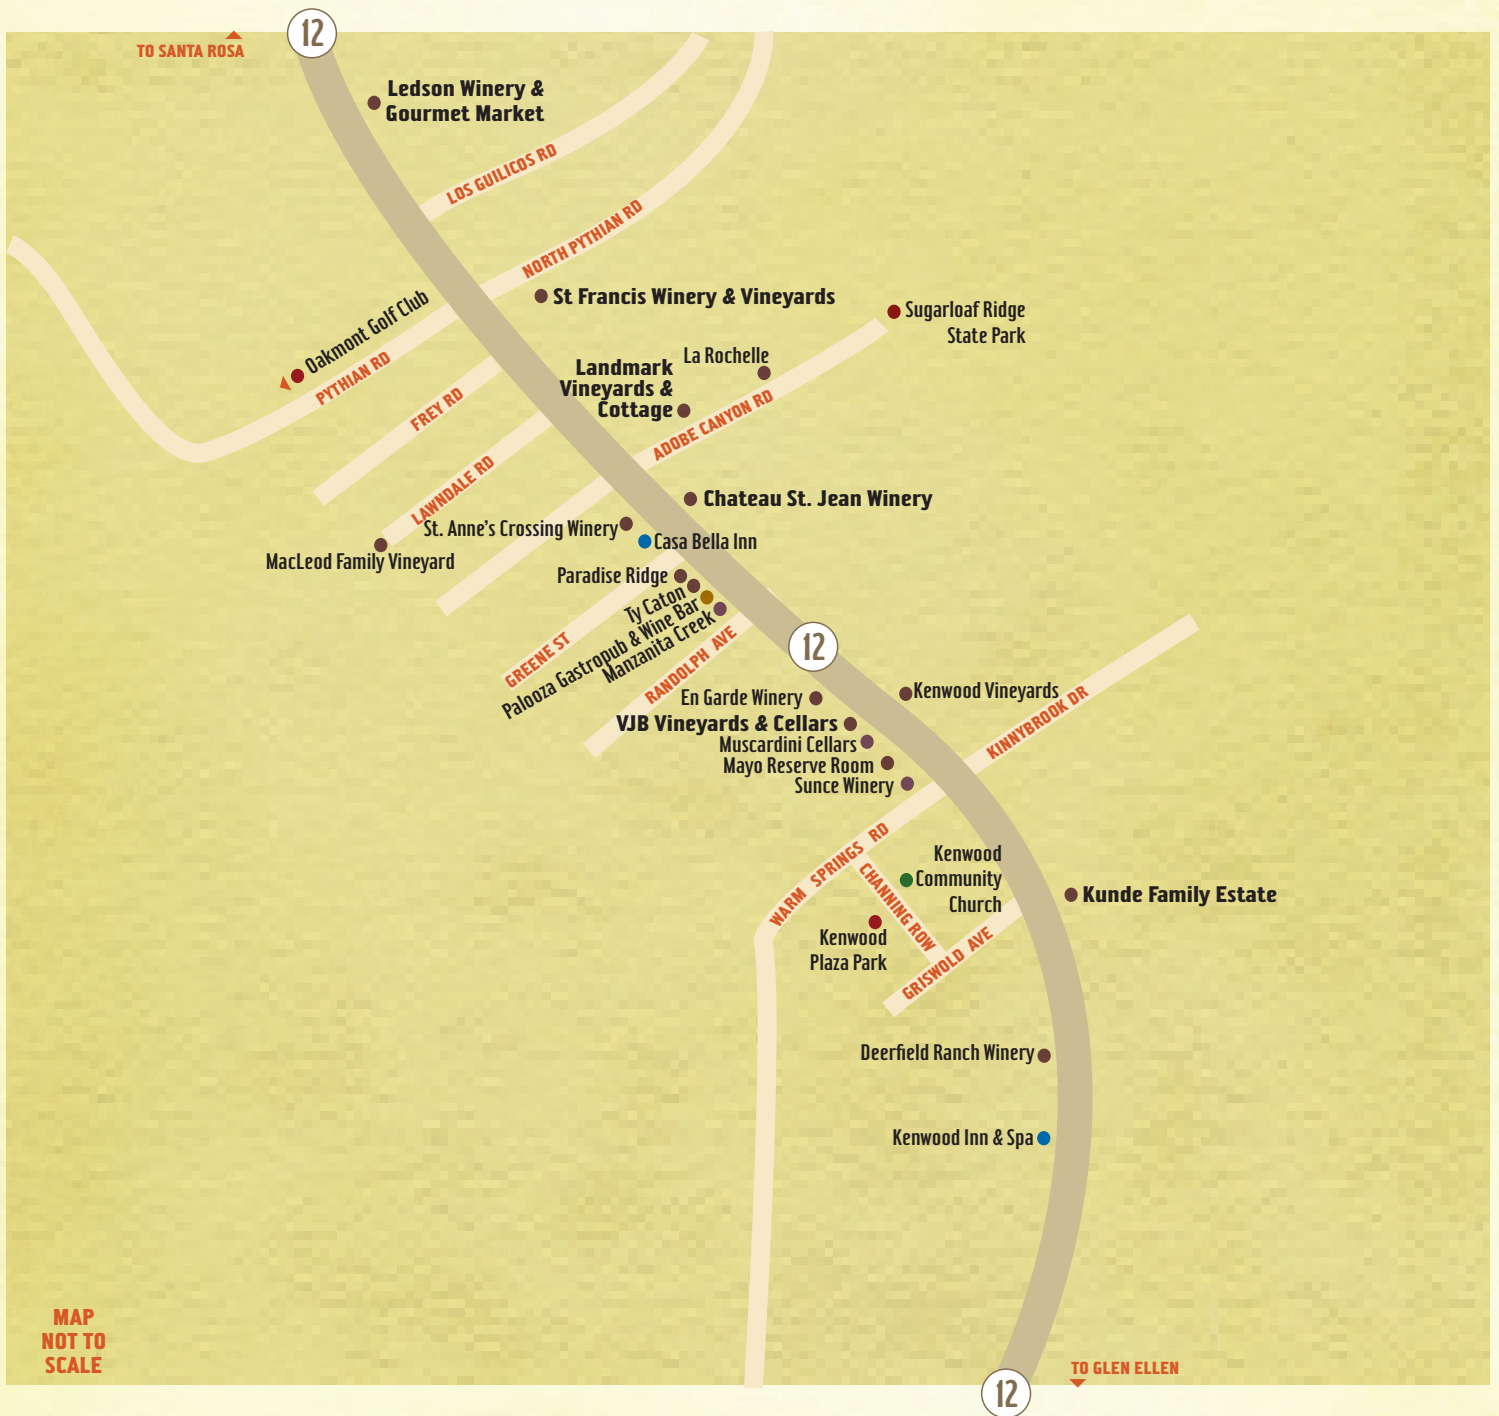

KENWOOD

MAP
NOT TO
SCALE

- lodging
- food + dining
- wine + wineries
- shopping
- fun things to do
- services
- arts
- event sites & services

1-866-996-1090

SONOMAVALLEY.COM

Updated 2/18/16

*all area codes are 707

FOOD & DINING

Palooza Gastropub & Wine Bar, 810 Sonoma Hwy, 833-4000

FUN THINGS TO DO

Kenwood Plaza Park, 200 Warm Springs Rd, 539-8092
Oakmont Golf Club, 7025 Oakmont Dr, 539-0415
Sugarloaf Ridge State Park, 2605 Adobe Canyon Rd, 833-5712

LODGING

Casa Bella Inn, 8790 Sonoma Hwy, 800-819-1388
Kenwood Inn & Spa, 10400 Sonoma Hwy, 833-1293
Landmark Vineyards Cottage & Guest Suite, 101 Adobe Canyon Rd, 833-0053
Sugarloaf Ridge State Park, 2605 Adobe Canyon Rd, 833-5712

SHOPPING

Ledson Winery Gourmet Market & Gift Shop, 7335 Sonoma Hwy, 537-3810

WINE & WINERIES

Chateau St. Jean, 8555 Sonoma Hwy, 877-478-5326
Deerfield Ranch Winery, 10200 Sonoma Hwy, 833-5215
En Garde Winery, 9077 Sonoma Hwy, 282-9216
Kenwood Vineyards, 9592 Sonoma Hwy, 833-5891
Kunde Family Estate, 9825 Sonoma Hwy, 833-5501
Landmark Vineyards, 101 Adobe Canyon Rd, 833-0053
La Rochelle, 233 Adobe Canyon Rd, 302-8000
Ledson Winery & Vineyards, 7335 Sonoma Hwy, 537-3810
MacLeod Family Vineyard, 740 Lawndale Rd, 833-4312
Mayo Family Reserve Room, 9200 Sonoma Hwy, 833-5504
Manzanita Creek Winery, 8910 Sonoma Hwy, 927-4225
Muscardini Cellars, 9380 Sonoma Hwy, 933-9305
Paradise Ridge Winery, 8860 Sonoma Hwy, 282-9020
St. Anne's Crossing Winery, 8450 Sonoma Hwy, 598-5200
St. Francis Winery & Vineyards, 100 Pythian Rd, 888-675-9463
Sunce Winery & Vineyards, 9580 Sonoma Hwy, 282-9386
Ty Caton Vineyards, 8910 Sonoma Hwy, 938-3224
VJB Vineyards & Cellars, 60 Shaw Ave, 833-2300