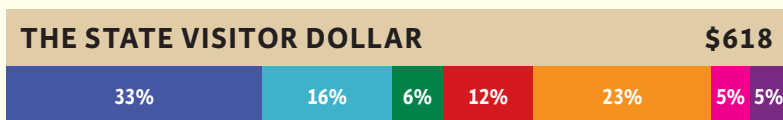

TOP 10 STATES

WITH THE MOST VISITORS TO SWLA (2015)

1. Texas
2. Louisiana
3. Florida
4. California
5. Georgia
6. Oklahoma
7. Arizona
8. Michigan
9. Mississippi
10. North Carolina

TOP 5 FOREIGN COUNTRIES

WITH THE MOST VISITORS TO SWLA (2015)

1. Canada
2. France
3. United Kingdom/England
4. Australia
5. Germany

STATE TOURISM FACTS*

Average Overnight Trip Duration: **3.0 nights**

Average Spending: **\$618**

Average Age of Traveler: **47**

VS.

- Transportation
- Food
- Entertainment
- Casino/Gaming
- Lodging
- Shopping
- Other