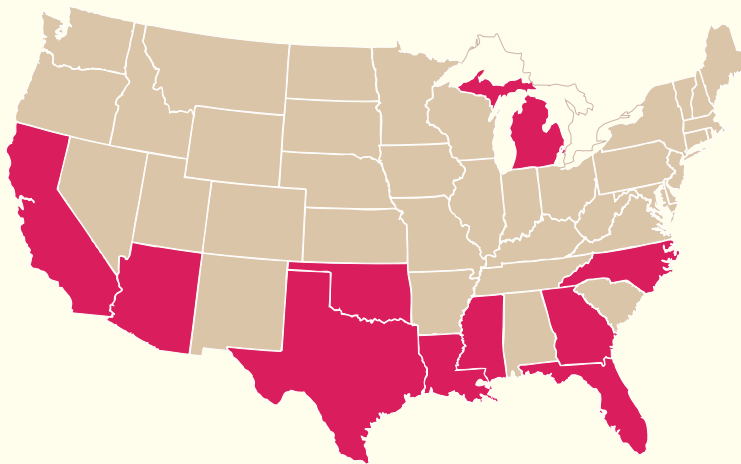

TOP 10 STATES

WITH THE MOST VISITORS TO SWLA (2015)

1. Texas
2. Louisiana
3. Florida
4. California
5. Georgia
6. Oklahoma
7. Arizona
8. Michigan
9. Mississippi
10. North Carolina

TOP 5 FOREIGN COUNTRIES

WITH THE MOST VISITORS TO SWLA (2015)

1. Canada
2. France
3. United Kingdom/England
4. Australia
5. Germany

STATE TOURISM FACTS*

Average Overnight Trip Duration: **3.0 nights**

Average Spending: **\$618**

Average Age of Traveler: **47**

VS.

- Transportation
- Food
- Entertainment
- Casino/Gaming
- Lodging
- Shopping
- Other

*Source: TNA 2015 | Louisiana Office of Tourism