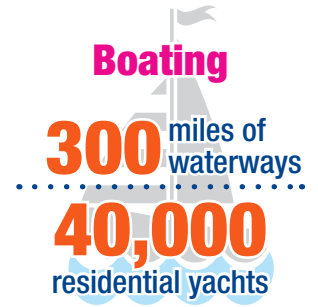

Visit Broward A1A for the...