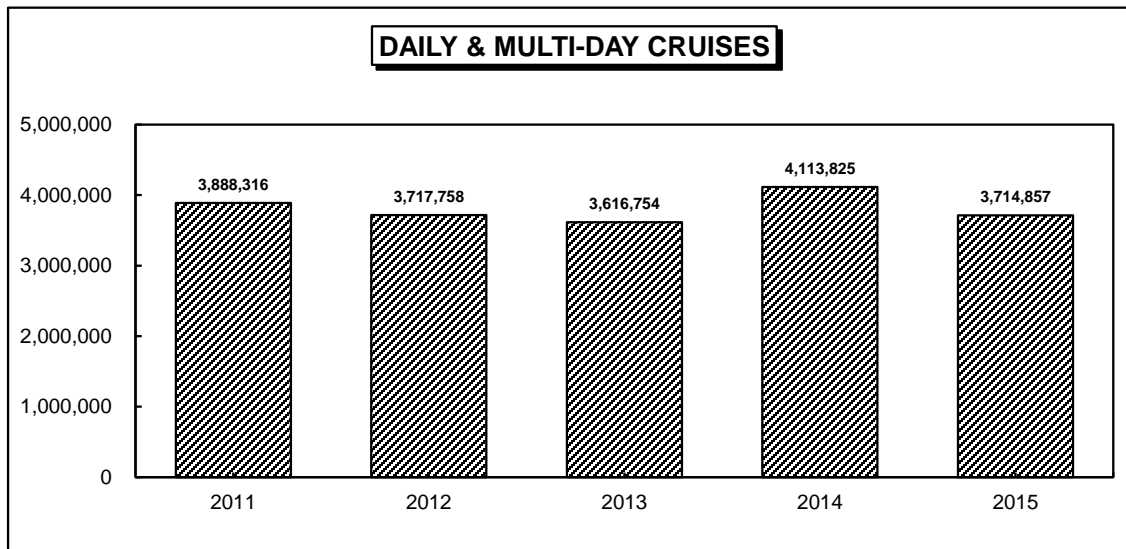

## GREATER FORT LAUDERDALE PORT EVERGLADES TOTAL PASSENGER COUNTS

<u>2014</u>	<u>DEBARKS</u>	<u>EMBARKS</u>	<u>IN-TRANSIT</u>	<u>TOTAL</u>	<u>2015</u>	<u>DEBARKS</u>	<u>EMBARKS</u>	<u>IN-TRANSIT</u>	<u>TOTAL</u>
Jan	251,474	244,256	12,763	508,493	Jan	268,066	262,830	12,811	543,707
Feb	228,998	223,497	10,893	463,388	Feb	215,217	214,535	12,808	442,560
Mar	267,499	274,029	7,895	549,423	Mar	253,941	255,028	8,432	517,401
Apr	196,515	191,481	4,661	392,657	Apr	184,339	180,530	7,658	372,527
May	103,313	109,009	1,472	213,794	May	78,473	74,973	565	154,011
Jun	105,059	105,901	1,787	212,747	Jun	65,513	66,242	202	131,957
Jul	100,699	100,607	1,812	203,118	Jul	67,815	67,795	344	135,954
Aug	112,202	112,072	2,292	226,566	Aug	80,815	80,840	621	162,276
Sep	74,309	72,083	3,588	149,980	Sep	59,648	58,995	691	119,334
Oct	93,319	92,974	4,285	190,578	Oct	113,615	114,303	4,236	232,154
Nov	234,640	233,992	10,652	479,284	Nov	219,362	221,619	9,973	450,954
Dec	<u>251,158</u>	<u>260,571</u>	<u>12,068</u>	<u>523,797</u>	Dec	<u>216,135</u>	<u>226,512</u>	<u>9,375</u>	<u>452,022</u>
<b>Totals:</b>	2,019,185	2,020,472	74,168	4,113,825	<b>Totals:</b>	1,822,939	1,824,202	67,716	3,714,857

**Note: Total Passengers includes embarks, debarks and in-transits.**