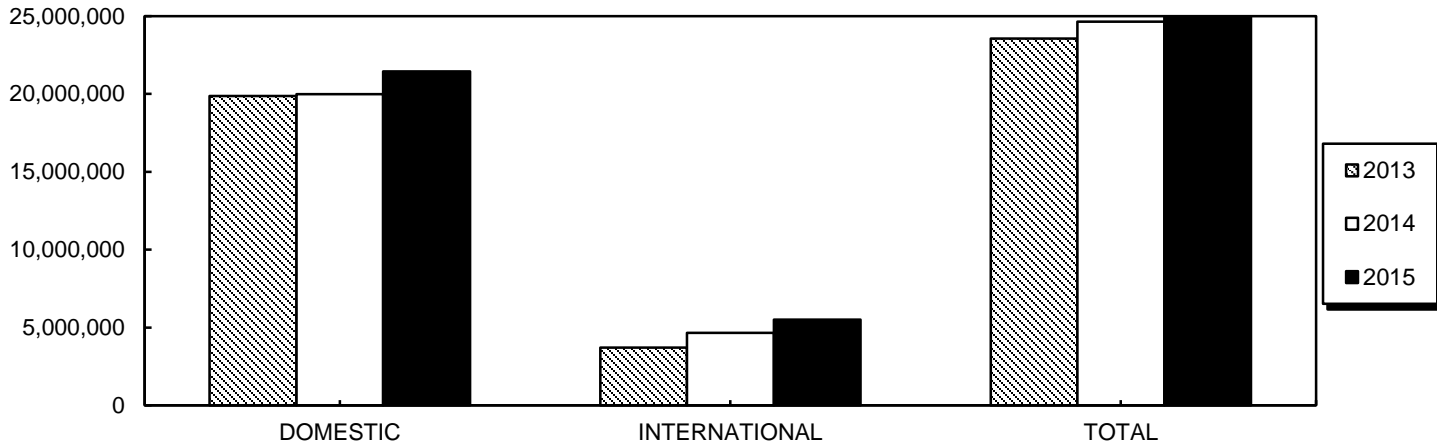

**GREATER FORT LAUDERDALE  
FORT LAUDERDALE / HOLLYWOOD INTERNATIONAL AIRPORT**

**TOTAL ARRIVING / DEPARTING PASSENGERS**

		<b>DOMESTIC PASSENGERS</b>	<b>INTERNATIONAL PASSENGERS</b>	<b>TOTAL PASSENGERS</b>	
	<b>2015</b>	21,441,439	5,500,232	26,941,671	
	<b>2014</b>	19,988,550	4,659,756	24,648,306	
	<b>2013</b>	19,861,212	3,698,567	23,559,779	

**Daily Arrivals & Departures: 670**