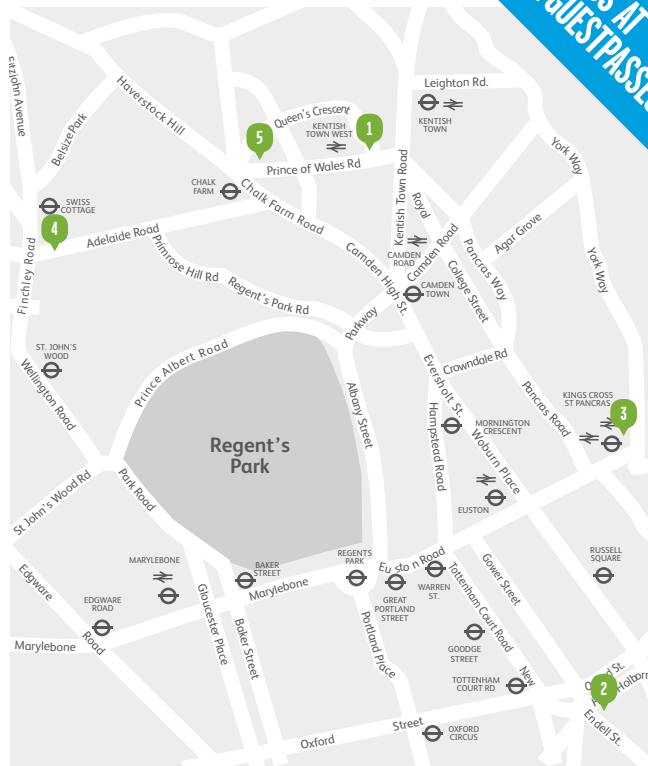

BETTER LEISURE CENTRES IN CAMDEN

01. Kentish Town Sports Centre

Grafton Road, Kentish Town, London NW5 3DU

Tel: 020 7974 7000

02. Oasis Sports Centre

32 Endell Street, Covent Garden, London WC2H 9AG

Tel: 020 7831 1804

03. Pancras Square Leisure

5 Pancras Square, King's Cross, London N1C 4AG

Tel: 020 7974 5555

04. Swiss Cottage Leisure Centre

Adelaide Road, Swiss Cottage, London NW3 3NF

Tel: 020 7974 2012

05. Talacre Community Sports Centre

Dalby Street, Kentish Town, London NW5 3AF

Tel: 020 7974 8765

You can find out more about our leisure centres at better.org.uk/camden

CLAIM YOUR
FREE DAY PASS AT
BETTER.ORG.UK/GUESTPASSES

Membership terms and conditions apply, please visit better.org.uk/terms for details. Leisure centre prices are reviewed annually and may increase. Activity prices vary slightly from centre to centre. Activity prices are the maximum you will be expected to pay. Prices are correct as at April 2018. For up-to-date prices, speak to a member of staff in centre. Better is a registered trademark and trading name of GLL (Greenwich Leisure Limited), a charitable social enterprise and registered society under the Co-operative & Community Benefit & Societies Act 2014 registration no. 27793R. Registered office: Middlegate House, The Royal Arsenal, London, SE18 6SX. Inland Revenue Charity no. XR43398