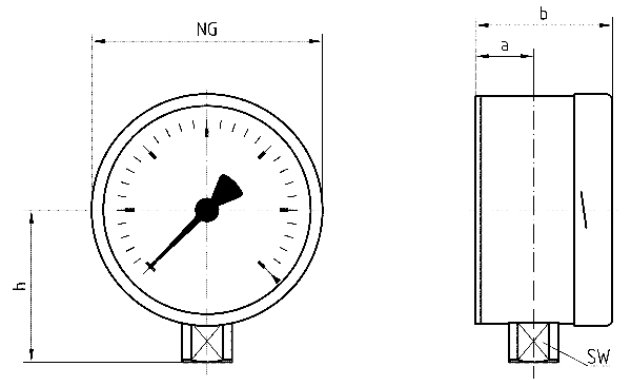

Degree of protection

IP 54 (EN 60529)

Connection

Stainless steel 316 L, bottom
HP connection $\frac{1}{4}$ " with female thread M16 x 1.5 with sealing cone 60°

Measuring element

Bourdon tube, NiFe alloy
helical tube

movement

Stainless steel

Dial
Aluminium, white
Scaling: black

Pointer
Aluminium, black

Housing
Stainless steel 304, with solid baffle wall and blow-out

Options

- Glycerine filling (type D802)
- 3-hole fixing, panel mounting bezel
- other process connections

bayonet bezel
Stainless steel 304

window
Laminated safety glass

filling liquid
glycerine (99.5 %)

Technical Drawings

Bottom connection

Dimensions (mm)

NG	a	a1	b	b1	d1*	d2	d3*	d4	d5	d6	d7	G	h	o	s2	s3	t	t1	u
16034	64	78	108	178	196	5,8	M	2,54,3	26	M16	39	63	1,5	8	9,5	11	65		
									5			x							
10027	52	60	90	116	132	4,8	M	2,54,3	26	1,5	71	-	-	1	7	9,5	11	-	
									4										
NG u1 SW																			
16056 22																			
100 - 22																			

* Maße nach DIN 16064

Versions

Range	Mounting type	Type		Part number
0/4000 bar	direct	RF160HDGly D802	<input type="radio"/>	85278802

- in-stock items
- Non-stock items