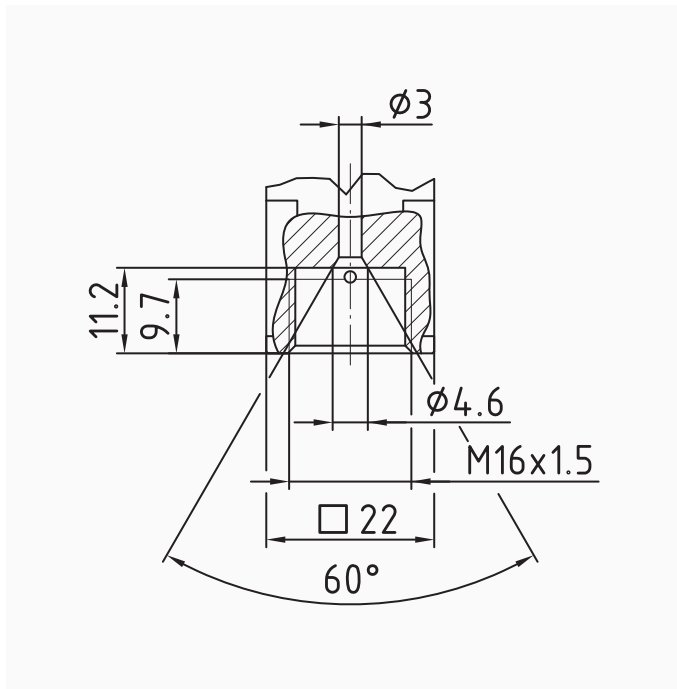

Degree of protection

IP 54 (EN 60529)

Connection

Stainless steel 316 L, bottom
HP connection $\frac{1}{4}$ " with female thread M16 x 1.5 with sealing cone 60°

Measuring element

Bourdon tube, NiFe alloy
helical tube

movement

Stainless steel

Dial
Aluminium, white
Scaling: black

Pointer
Aluminium, black

Housing
Stainless steel 304, with solid baffle wall and blow-out

Options

- Glycerine filling (type D802)
- 3-hole fixing, panel mounting bezel
- other process connections

bayonet bezel
Stainless steel 304

window
Laminated safety glass

filling liquid
glycerine (99.5 %)

Technical Drawings

Bottom connection

Dimensions (mm)

NG	a	a1	b	b1	d1*	d2	d3*	d4	d5	d6	d7	G	h	o	s2	s3	t	t1	u
16034	64	78	108	178	196	5,8	M	2,54,3	26	M16	39	63	1,5	8	9,5	11	65		
									5			x							
10027	52	60	90	116	132	4,8	M	2,54,3	26	1,5	71	-	-	1	7	9,5	11	-	
									4										
NG u1 SW																			
16056 22																			
100 - 22																			

* Maße nach DIN 16064

Versions

Range	Mounting type	Type		Part number
0/4000 bar	direct	RF160HDGly D802	<input type="radio"/>	85278802

- in-stock items
- Non-stock items