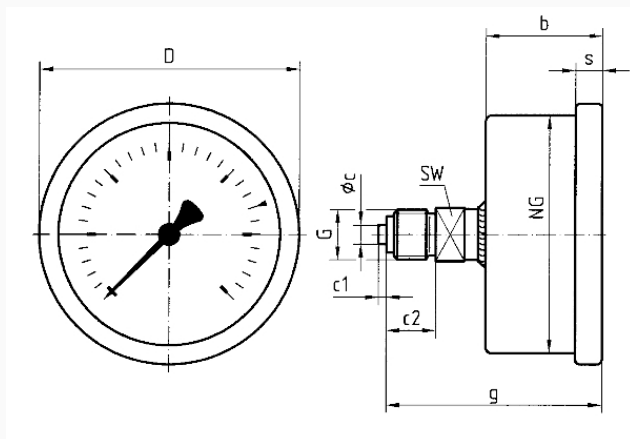

movement
Stainless steel

Dial
Aluminium, white
Scaling: black

Pointer

Aluminium, black

Housing

Stainless steel 304, with blow-out

bayonet bezel

NG 63

crimped bezel

NG 63

Stainless steel 304

window

NG 63

Laminated safety glass

Options

- Brass movement
- Back flange (NG 63)
- clamp fixing
- Ex version
- Crimped bezel, polished
- special scales
- other process connections

Technical Drawings

NG 63 – centre back connection

Dimensions (mm)

NG	b	∅c	c1	c2	D	G	g	s	SW
63	32	5	2	13	68	G¼B	56	7	14

Versions

Range	Mounting type	Type	Part number
0/600 bar	direct	RF63Ch D912	85124912

- in-stock items
- Non-stock items