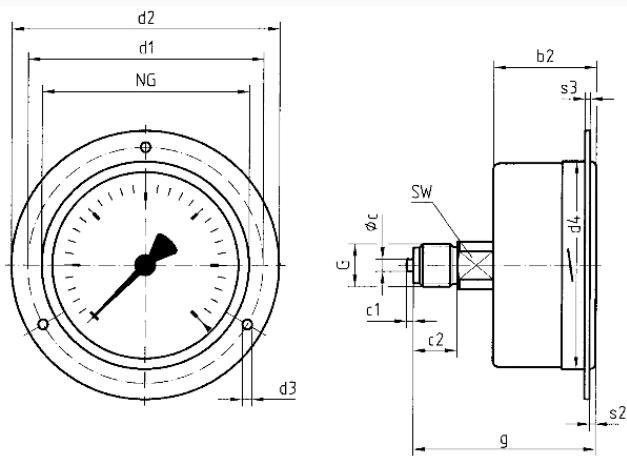

Zero correction

from the front

Seal
FKM (Viton)

Dial
Aluminium, white
Scaling: black

Pointer
Aluminium, black

Housing
Stainless steel 304

bayonet bezel
Stainless steel 304

window
D432
Plastic (PMMA)

Options

- back flange
- Panel mounting bezel
- 3-hole fixing, panel mounting bezel
- Ex version
- throttle screw
- special scales
- other process connections

Technical Drawings

Centre back connection, 3-hole fixing, panel mounting bezel

Dimensions (mm)

NG	b2	∅c	c1	c2	d1*	d2	d3*	d4	G	g	s2	s3	SW
63	37	5	2	13	75	85	3,5	64	G½B	60	3	2	14
100	49	6	3	20	116	132	4,8	104	G½B	81	4	2	22
160	50	6	3	20	178	196	5,8	164	G½B	82	4	2	22

* Dimensions for NG 100 according to DIN 16014