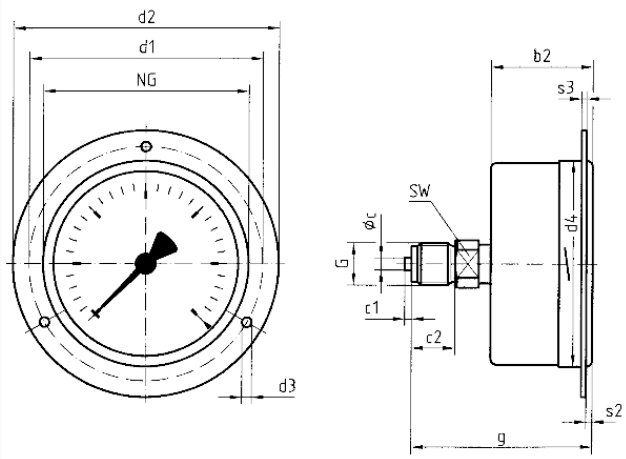

Degree of protection

NG 160
IP 33 (EN 60529)

Connection

Brass, centre back

Measuring element

Capsule element, CuBe alloy

movement

Brass

Zero correction

from the front

Seal
NBR (Perbunan)

Dial
Aluminium, white
Scaling: black

Pointer
Aluminium, black

Housing
Stainless steel 304

bayonet bezel
Stainless steel 304

window
D431
Plastic (PMMA)

Technical Drawings

Centre back connection, 3-hole fixing, panel mounting bezel

Dimensions (mm)

NG	b2	∅c	c1	c2	d1*	d2	d3*	d4	G	g	s2	s3	SW
63	37	5	2	13	75	85	3,5	64	G1/4B	60	3	2	14
100	49	6	3	20	116	132	4,8	104	G1/2B	81	4	2	22
160	50	6	3	20	178	196	5,8	164	G1/2B	82	4	2	22

* Dimensions for NG 100 according to DIN 16014

Versions

Range	Mounting type	Type		Part number
-25/+0 mbar	3-hole fixing, panel mounting bezel	KP160 D431	●	35154431

- in-stock items
- Non-stock items