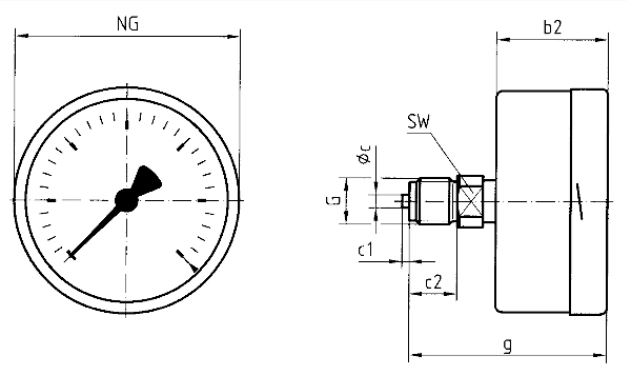

### Technical Specifications

**Type**  
D4

**Nominal size**  
63

**accuracy class (EN 837-3/6)**  
1.6

**ranges (EN 837-3/5)**  
see ordering table

**application area**  
static load: Full scale value  
dynamic load: 0.9 x full scale value  
overload safety: 1.3 x full scale value

**Degree of protection**  
NG 63  
IP 33 (EN 60529)

**Connection**  
Brass, centre back

**Measuring element**  
Capsule element, CuBe alloy

**movement**  
Brass

**Zero correction**  
from the front

**Seal**  
NBR (Perbunan)

**Dial**  
Aluminium, white  
Scaling: black

**Pointer**  
Aluminium, black

**Housing**  
Stainless steel 304

**bayonet bezel**  
Stainless steel 304

**window**  
D411  
Instrument glass

**Options**

- overpressure and underpressure safety 10 x FSD
- back flange
- Panel mounting bezel, with window, plastic
- 3-hole fixing, panel mounting bezel with window, plastic
- throttle screw
- Reference pointer
- special scales
- other process connections

**Technical Drawings**

**Centre back connection**

**Dimensions (mm)**

NG	b2	Øc	c1	c2	G	g	SW
63	37	5	2	13	G¼B	60	14
100	49	6	3	20	G½B	81	22
160	50	6	3	20	G½B	82	22