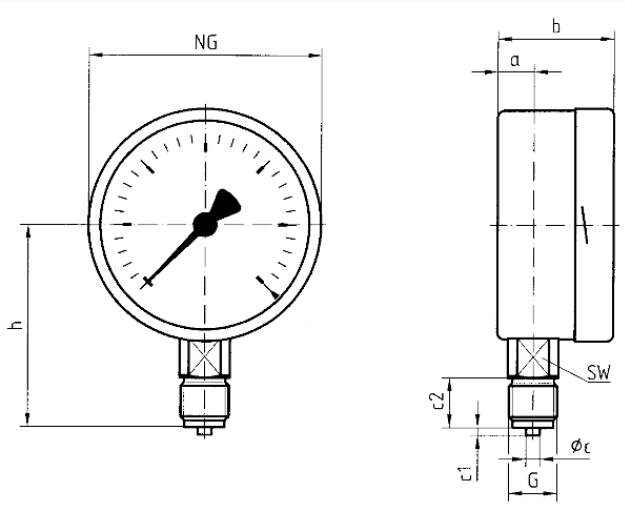

#### Measuring element

Capsule element, CuBe alloy

#### Zero correction

from the front

**Seal**  
NBR (Perbunan)

**Dial**  
Aluminium, white  
Scaling: black

**Pointer**  
Aluminium, black

**Housing**  
Stainless steel 304

**bayonet bezel**  
Stainless steel 304

**window**  
D401  
Instrument glass

**Options**

- overpressure and underpressure safety 10 x FSD
- back flange
- Panel mounting bezel, with window, plastic
- 3-hole fixing, panel mounting bezel with window, plastic
- throttle screw
- Reference pointer
- special scales
- other process connections

**Technical Drawings**

**Bottom connection**

**Dimensions (mm)**

NG	a	b	∅c	c1	c2	G	h	SW
63	10,8	40	5	2	13	G¼B	53	14
100	15,6	49	6	3	20	G½B	86	22
160	17,5	50	6	3	20	G½B	116	22