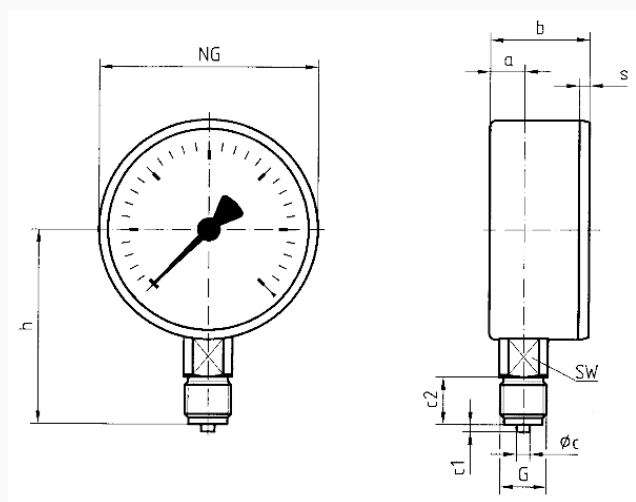

Degree of protection

NG 100
IP 44 (EN 60529)

Connection

Brass, bottom

Measuring element

Capsule element, CuBe alloy

movement

Brass

Zero correction

from the front

Seal
NBR (Perbunan)

Housing
Stainless steel 304

Dial
Aluminium, white
Scaling: black

window
Plastic, clipped in

Pointer
Aluminium, black

Options

- back flange
- Panel mounting bezel
- 3-hole fixing, panel mounting bezel
- Measuring system stainless steel (NG 100)
- throttle screw
- Reference pointer
- special scales
- other process connections

Technical Drawings

Bottom connection

Dimensions (mm)

| NG | a | b | Øc | c1 | c2 | G | h | s | SW |
|-----|------|------|----|----|----|-----|------|-----|----|
| 63 | 9,5 | 33,7 | 5 | 2 | 13 | G¼B | 52,7 | 3,7 | 14 |
| 80 | 14,8 | 43,3 | 6 | 3 | 20 | G½B | 69 | 3,8 | 22 |
| 100 | 15,6 | 44 | 6 | 3 | 20 | G½B | 87 | 3,5 | 22 |